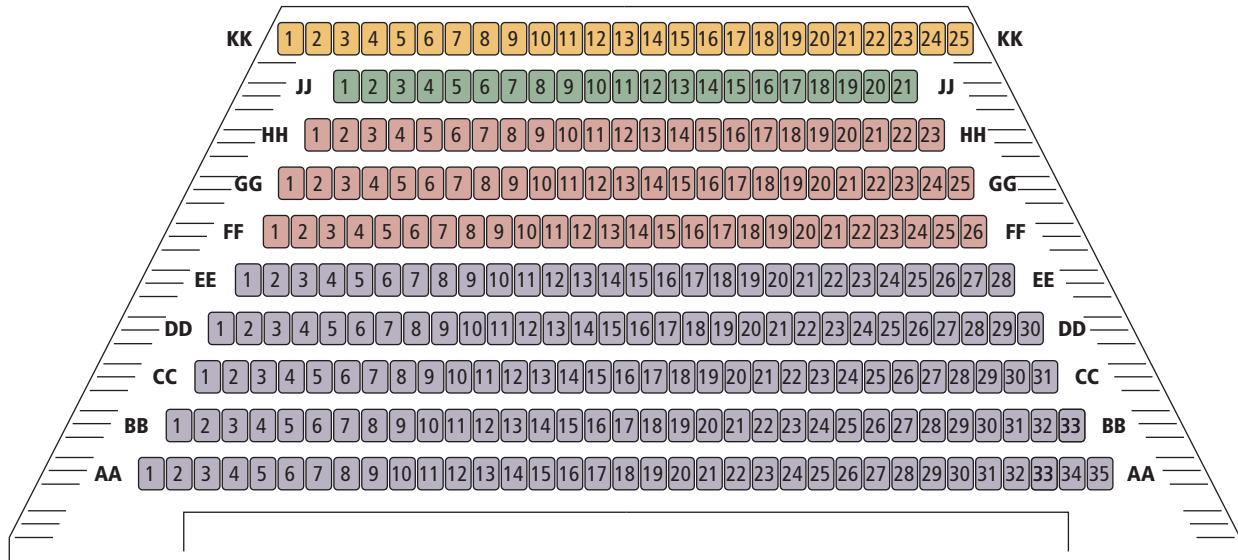

FEDERATION CONCERT HALL

BALCONY

WHEELCHAIR SEATING

WHEELCHAIR SEATING

STALLS

STAGE

A RESERVE

B RESERVE

C RESERVE

D RESERVE