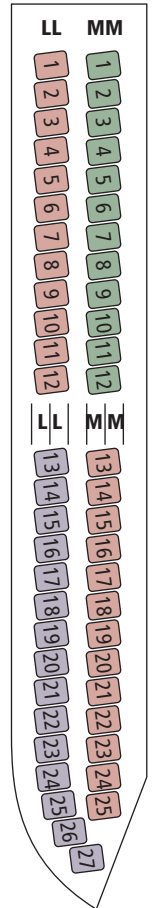

# FEDERATION CONCERT HALL

## BALCONY

WHEELCHAIR SEATING

WHEELCHAIR SEATING

## STALLS

SIDE BALCONY: DAVEY

SIDE BALCONY: MACQUARIE

## STAGE

A RESERVE

B RESERVE

C RESERVE

D RESERVE