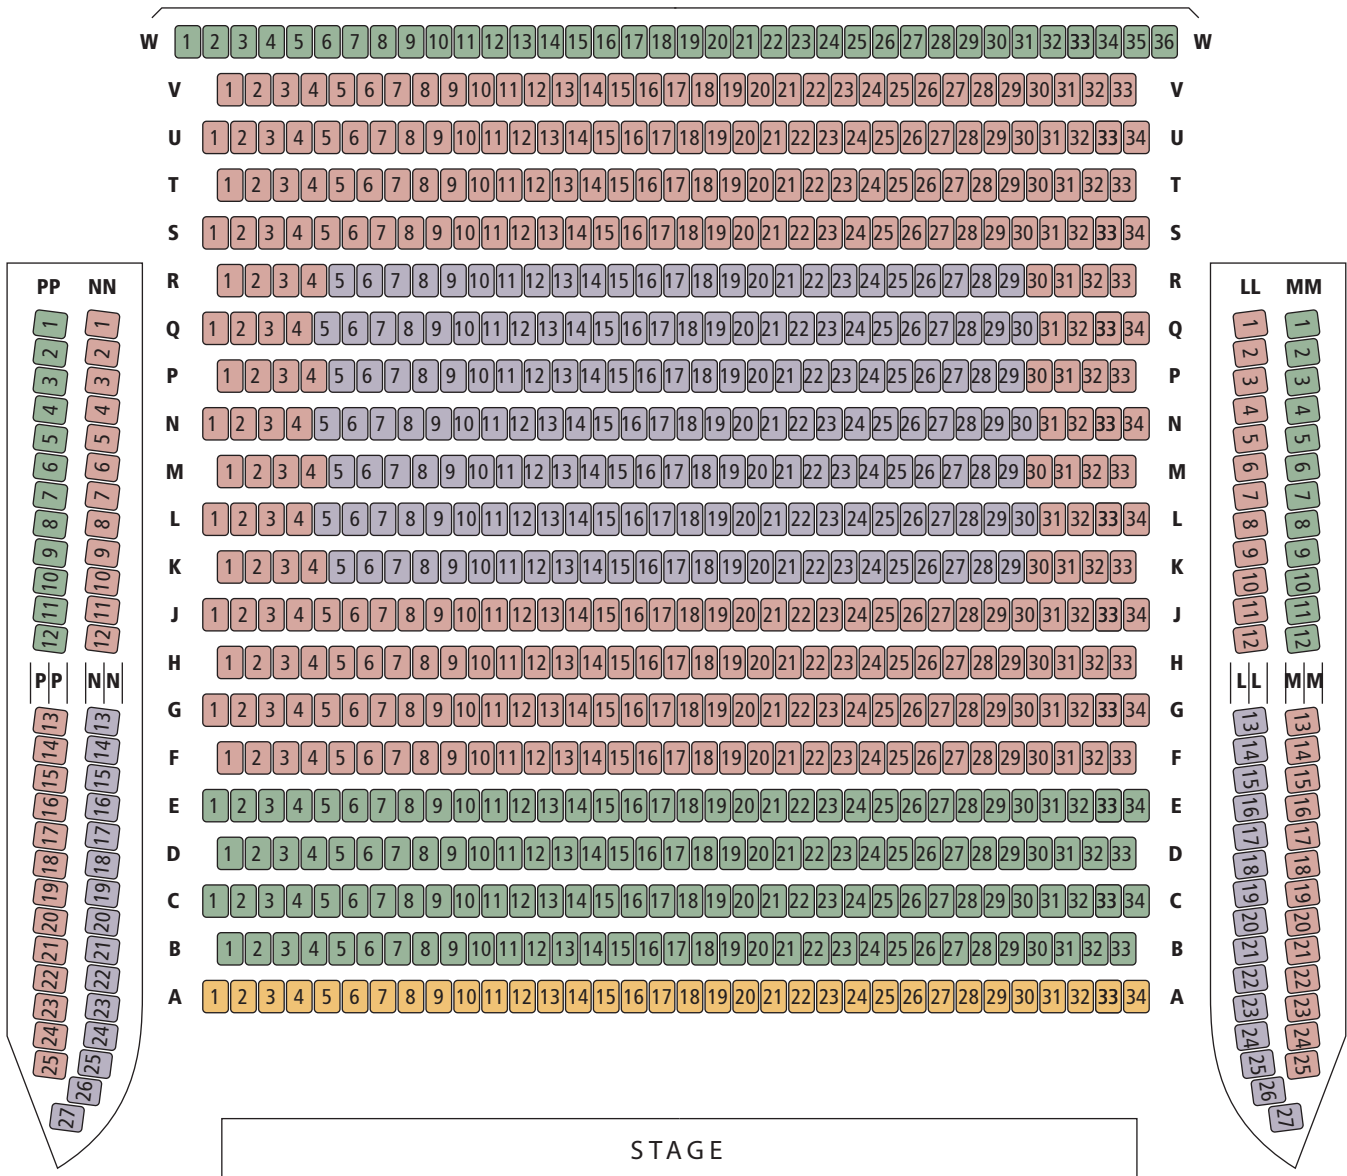

FEDERATION CONCERT HALL

BALCONY

WHEELCHAIR SEATING

WHEELCHAIR SEATING

STALLS

STAGE

A RESERVE

B RESERVE

C RESERVE

D RESERVE