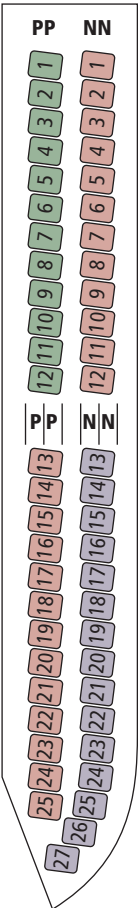

# FEDERATION CONCERT HALL

## BALCONY

WHEELCHAIR SEATING

WHEELCHAIR SEATING

## STALLS

SIDE BALCONY: DAVEY

SIDE BALCONY: MACQUARIE

## STAGE

A RESERVE

B RESERVE

C RESERVE

D RESERVE